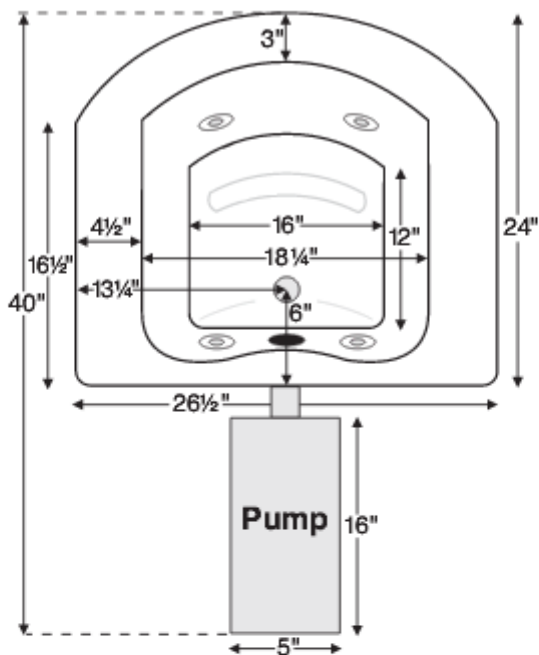

26.5" x 24" x 12.875" / 9.25" deep

Side view of
bottom of spa

Before ordering
or installing,
please consider
future access
to equipment.