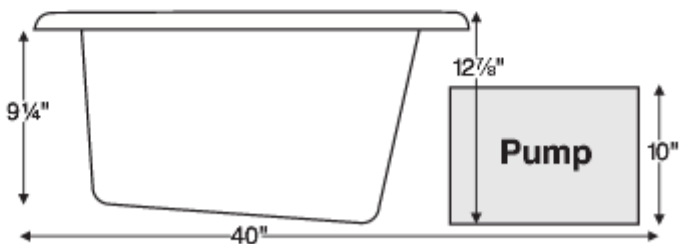

26.5" x 24" x 12.875" / 9.25" deep

Side view of
bottom of spa

Before ordering
or installing,
please consider
future access
to equipment.